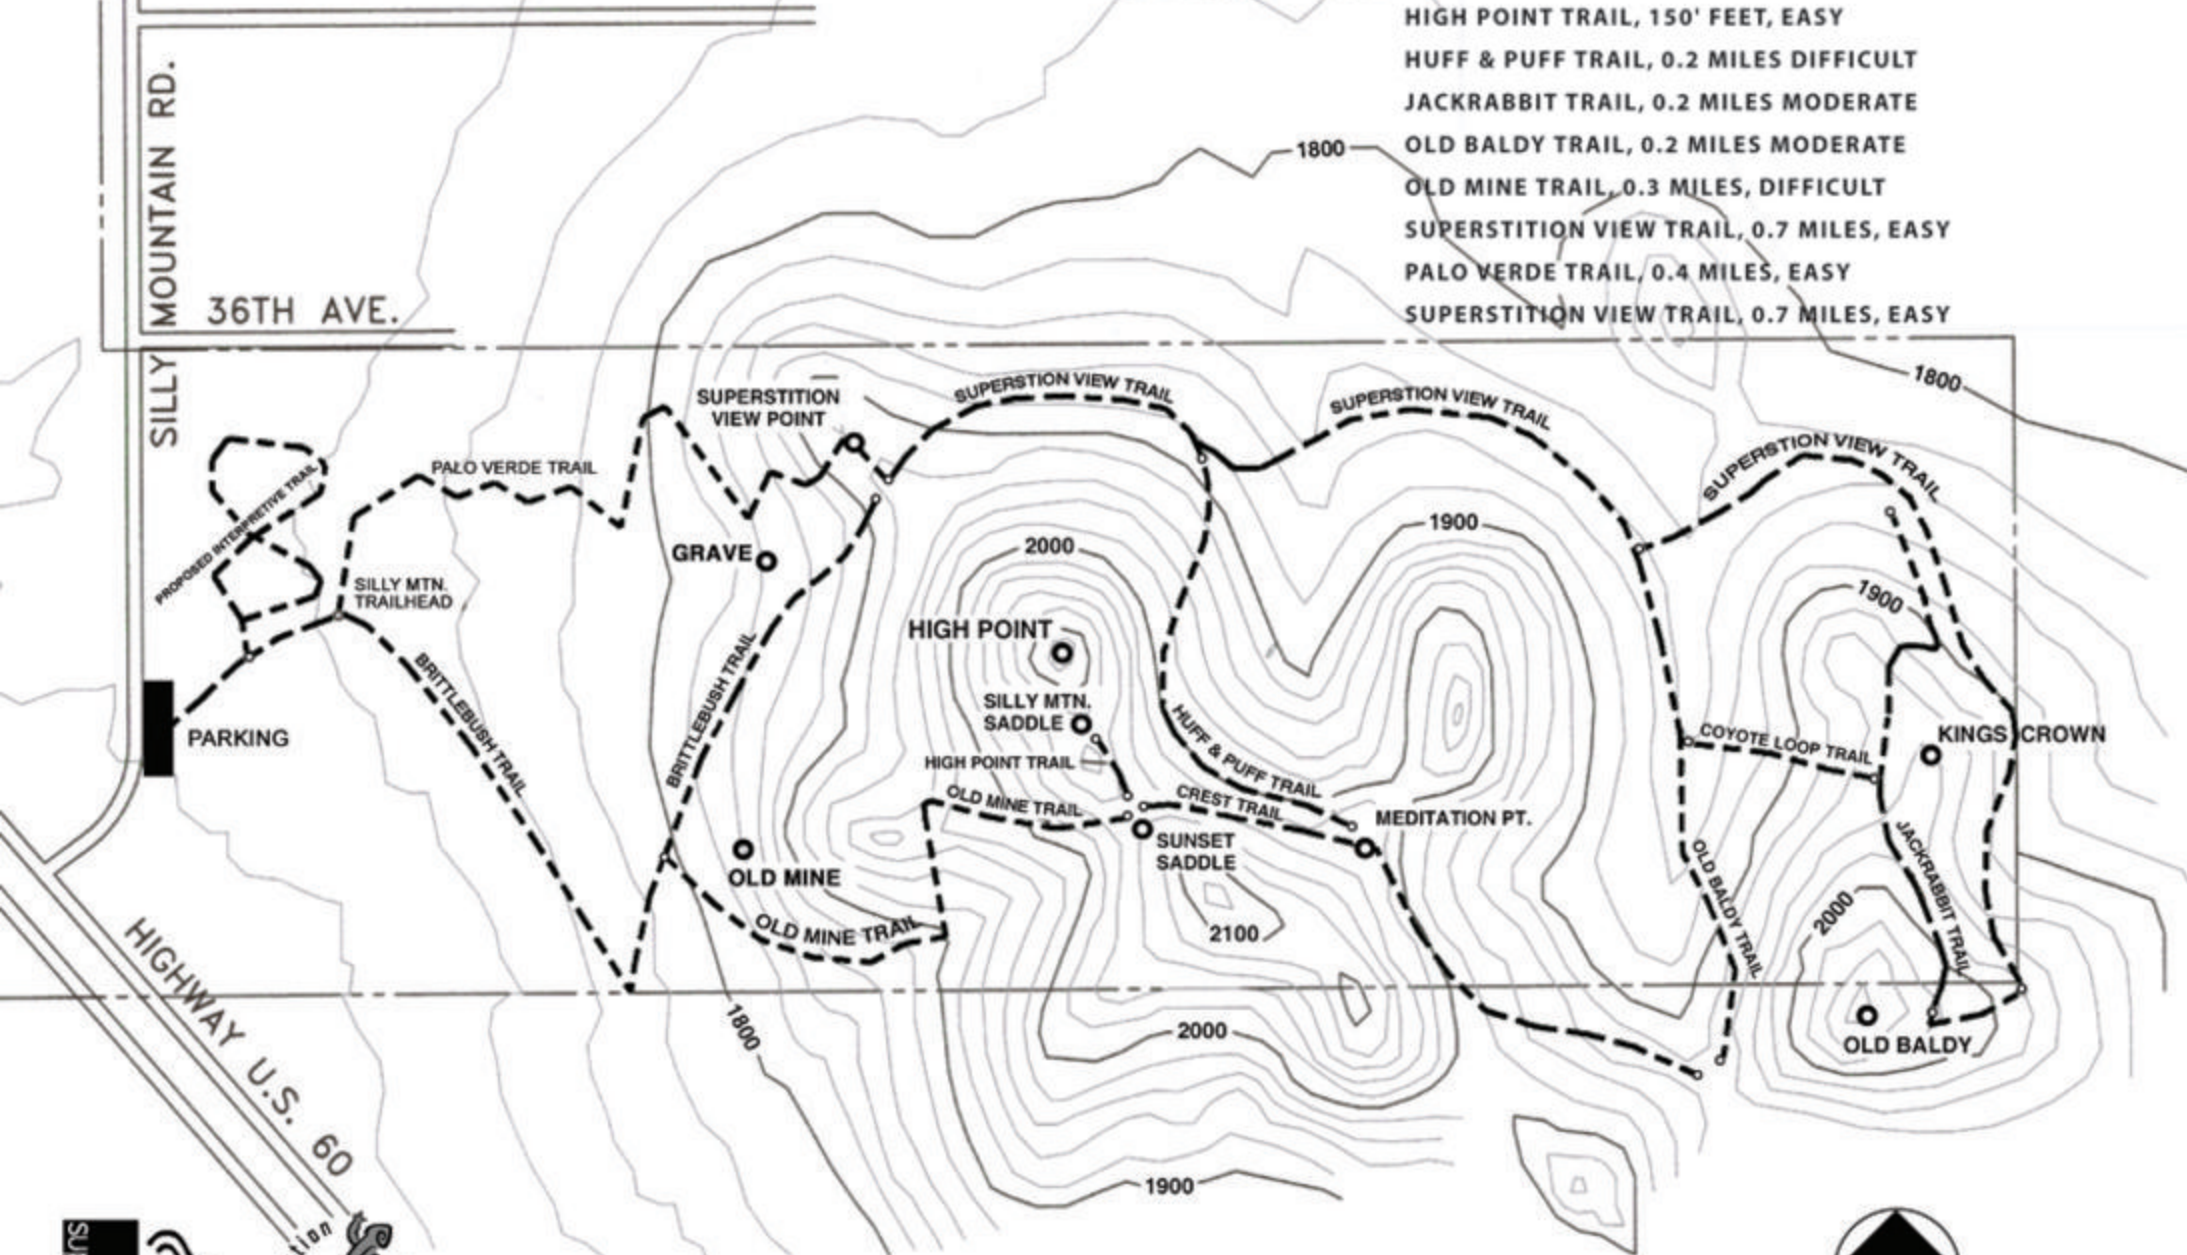

City of
Apache Junction

SILLY MOUNTAIN PARK

TRAIL NAME ● MILEAGE ● DIFFICULTY

- BRITTLE BUSH TRAIL, 0.4 MILES, EASY
- COYOTE LOOP TRAIL, 0.1 MILES, MODERATE
- CREST TRAIL, 0.3 MILES, MODERATE
- HIGH POINT TRAIL, 150' FEET, EASY
- HUFF & PUFF TRAIL, 0.2 MILES DIFFICULT
- JACKRABBIT TRAIL, 0.2 MILES MODERATE
- OLD BALDY TRAIL, 0.2 MILES MODERATE
- OLD MINE TRAIL, 0.3 MILES, DIFFICULT
- SUPERSTITION VIEW TRAIL, 0.7 MILES, EASY
- PALO VERDE TRAIL, 0.4 MILES, EASY
- SUPERSTITION VIEW TRAIL, 0.7 MILES, EASY

● POINT OF INTEREST

○ - - - ○ TRAIL

*CONTOUR INTERVAL IS 20' (FEET)